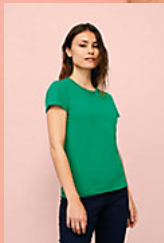

FEATURES

SOL'S IMPERIAL WOMEN 11502