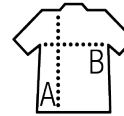

SOL'S IMPERIAL

MEN'S ROUND NECK T-SHIRT

Quality

190 JERSEY - HEAVY JERSEY
100% semi-combed Ringspun cotton
Reinforcing tape on neck
Elastane rib collar

Style

CLASSIC
Short sleeves
Tubular

Sizes	XS*	S	M	L	XL	XXL	3XL**	4XL***	5XL***
A/B	64/48	70/50	72/53	74/56	76/59	78/62	80/65	82/68	84/71

PACKING

10

Carton size weight :

FEATURES

page