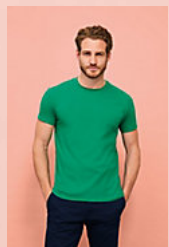

SOL'S IMPERIAL
11500