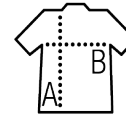

SOL'S IMPERIAL WOMEN

WOMEN'S ROUND NECK T-SHIRT

Quality

190 JERSEY
100% semi-combed Ringspun cotton
Reinforcing tape on neck
Rib collar

Style

CLASSIC
Short sleeves
Cut and sewn

Sizes	S	M	L	XL	XXL	3XL*
A/B	61/41	63/44	65/47	67/50	69/53	71/56